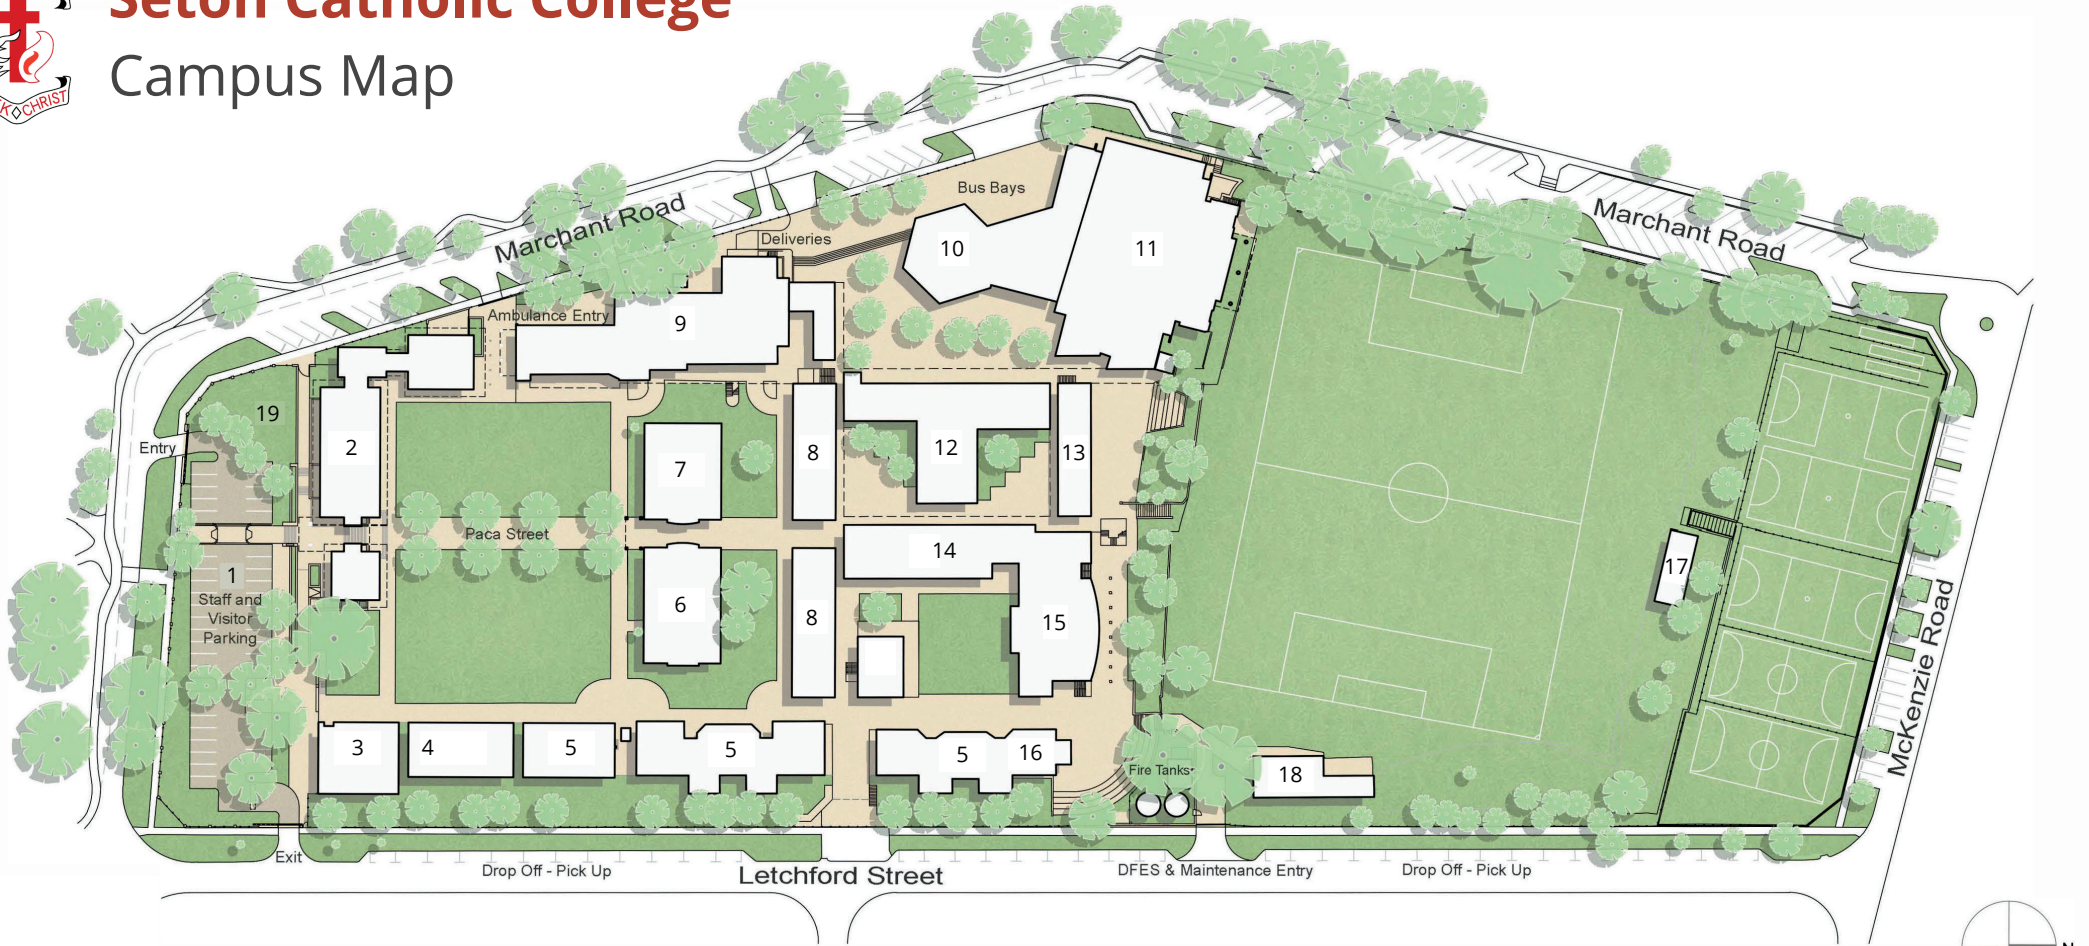

Seton Catholic College

Campus Map

1. Staff & Visitor Parking
2. Mother Seton Centre - Reception & Administration
3. St Mary's Centre - Lecture Theatre
4. Uniform Shop
5. Emmitsburg Wing
6. Ngalla Maya Centre - Student Wellbeing Centre
7. St Joseph's Centre - Education Support Unit

8. Filicchi Wing
9. St Peter's Wing
10. De Vialar Centre - Performing Arts Theatre
11. St Brendan's Centre - Gymnasium
12. Chapel
13. Bailey Wing

14. Carrol Wing
15. Brother Francis Learning Hub
16. Cafeteria
17. Sports Pavilion
18. Maintenance
19. St Elizabeth Seton Statue